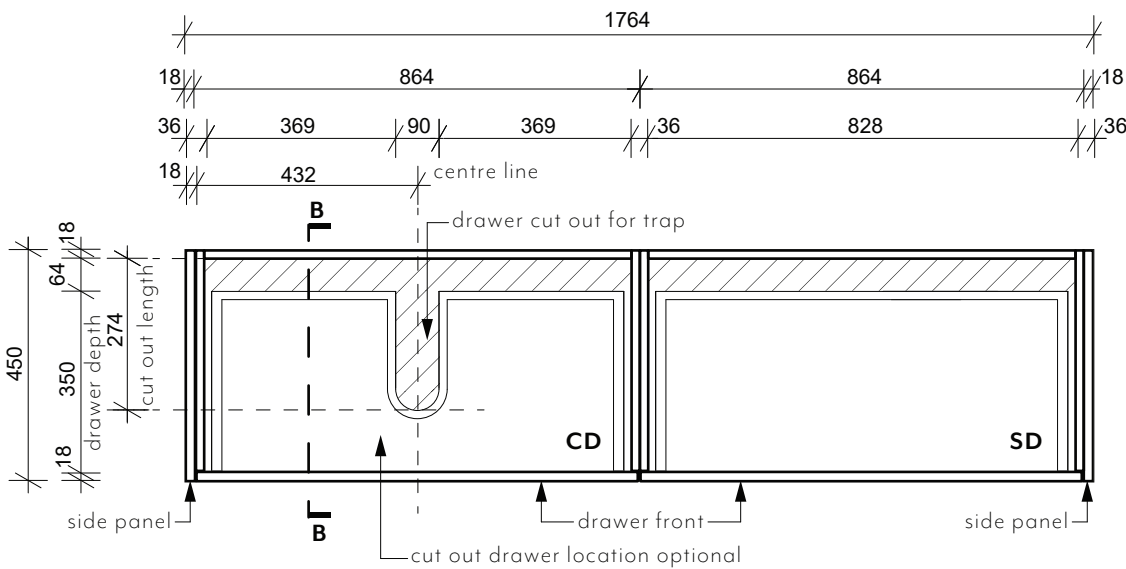

LEGEND

-  **plumbable area shaded**
do not plumb outside of shaded area
- CD** **cut out drawer**
with centre cut out for trap
- SD** **standard drawer**
no cut out for trap

Note: Dimensions are nominal measurements only

Note: See checkout for vanity benchtop options

LEGEND

plumbable area shaded
do not plumb outside of shaded area

CD

cut out drawer
with centre cut out for trap

SD

standard drawer
no cut out for trap

Note: Dimensions are nominal measurements only

Note: See checkout for vanity benchtop options

LEGEND

-  **plumbable area shaded**
do not plumb outside of shaded area
- CD** **cut out drawer**
with centre cut out for trap
- SD** **standard drawer**
no cut out for trap

- 1 Check the desired height of vanity from floor.

- 2 If correct height and position is suitable, level the top of the vanity & mark out desired position. Drill holes through the back of vanity into structure within wall.