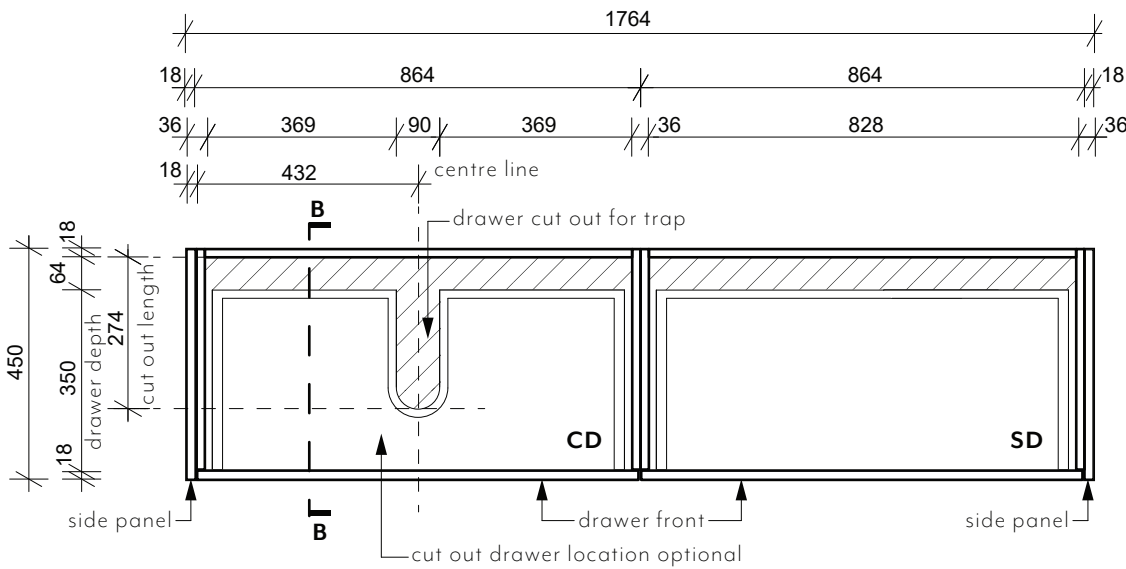

LEGEND

-  **plumbable area shaded**
do not plumb outside of shaded area
- CD** **cut out drawer**
with centre cut out for trap
- SD** **standard drawer**
no cut out for trap

Note: Dimensions are nominal measurements only

Note: See checkout for vanity benchtop options

LEGEND

plumbable area shaded
do not plumb outside of shaded area

CD

cut out drawer
with centre cut out for trap

SD

standard drawer
no cut out for trap

Note: Dimensions are nominal measurements only

Note: See checkout for vanity benchtop options

LEGEND

-  **plumbable area shaded**
do not plumb outside of shaded area
- CD** **cut out drawer**
with centre cut out for trap
- SD** **standard drawer**
no cut out for trap

- 1 Check the desired height of vanity from floor.

- 2 If correct height and position is suitable, level the top of the vanity & mark out desired position. Drill holes through the back of vanity into structure within wall.