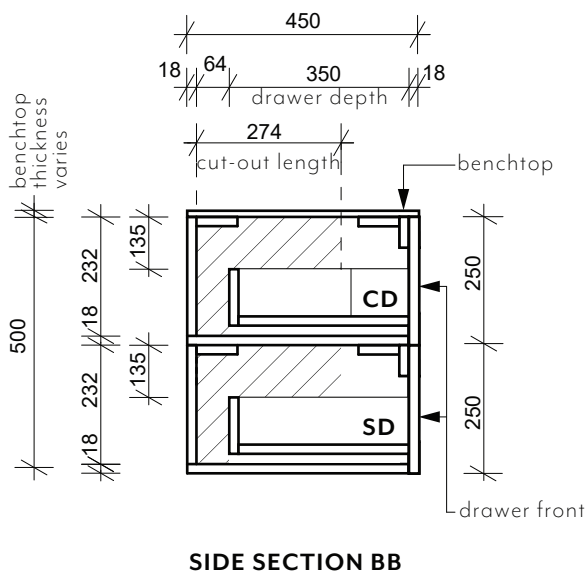

LEGEND

-  **plumbable area shaded**
do not plumb outside of shaded area
- CD** **cut out drawer**
with centre cut out for trap
- SD** **standard drawer**
no cut out for trap

Note: Dimensions are nominal measurements only

Note: See checkout for vanity benchtop options

LEGEND

plumbable area shaded
do not plumb outside of shaded area

CD

cut out drawer
with centre cut out for trap

SD

standard drawer
no cut out for trap

Note: Dimensions are nominal measurements only

Note: See checkout for vanity benchtop options

LEGEND

-  **plumbable area shaded**
do not plumb outside of shaded area
- CD** **cut out drawer**
with centre cut out for trap
- SD** **standard drawer**
no cut out for trap

- 1 Check the desired height of vanity from floor.

- 2 If correct height and position is suitable, level the top of the vanity & mark out desired position. Drill holes through the back of vanity into structure within wall.