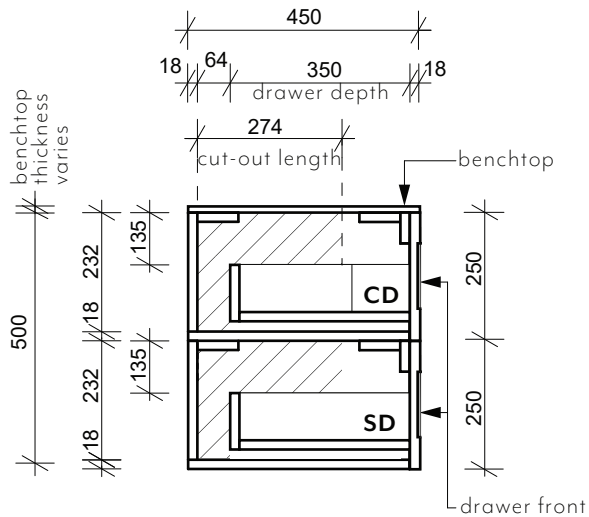

LEGEND

-  **plumbable area shaded**
do not plumb outside of shaded area
- CD** **cut out drawer**
with centre cut out for trap
- SD** **standard drawer**
no cut out for trap

Note: Dimensions are nominal measurements only

Note: See checkout for vanity benchtop options

LEGEND

plumbable area shaded
do not plumb outside of shaded area

CD

cut out drawer
with centre cut out for trap

SD

standard drawer
no cut out for trap

Note: Dimensions are nominal measurements only

Note: See checkout for vanity benchtop options

LEGEND

-  **plumbable area shaded**
do not plumb outside of shaded area
- CD** **cut out drawer**
with centre cut out for trap
- SD** **standard drawer**
no cut out for trap

- 1 Check the desired height of vanity from floor.

- 2 If correct height and position is suitable, level the top of the vanity & mark out desired position. Drill holes through the back of vanity into structure within wall.