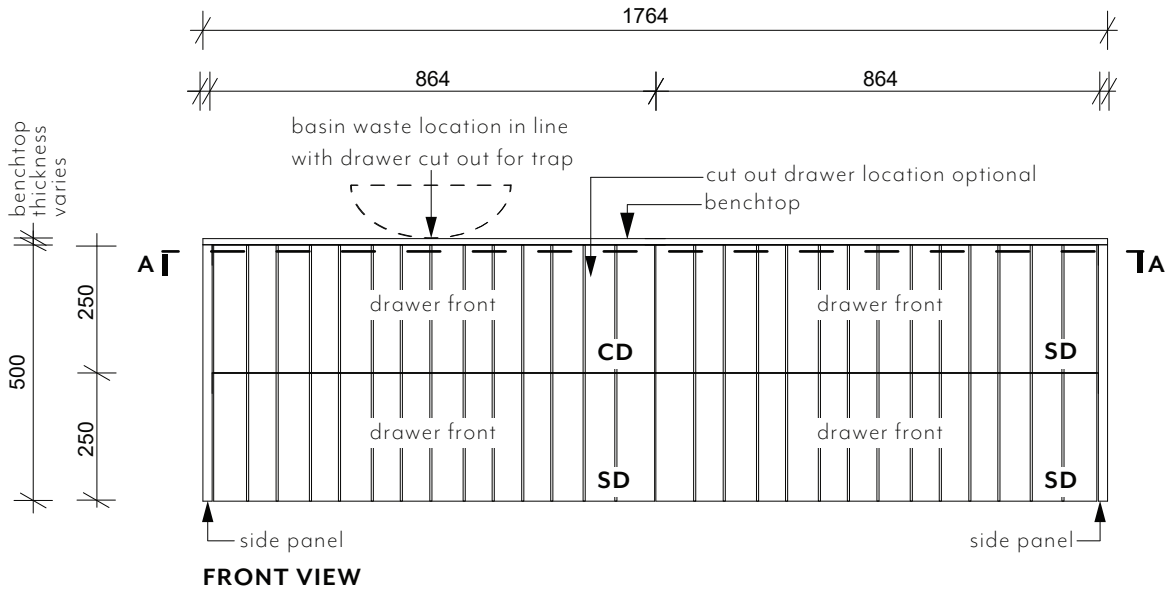

LEGEND

-  **plumbable area shaded**
do not plumb outside of shaded area
- CD** **cut out drawer**
with centre cut out for trap
- SD** **standard drawer**
no cut out for trap

Note: Dimensions are nominal measurements only

Note: See checkout for vanity benchtop options

LEGEND

plumbable area shaded
do not plumb outside of shaded area

CD

cut out drawer
with centre cut out for trap

SD

standard drawer
no cut out for trap

Note: Dimensions are nominal measurements only

Note: See checkout for vanity benchtop options

LEGEND

-  **plumbable area shaded**
do not plumb outside of shaded area
- CD** **cut out drawer**
with centre cut out for trap
- SD** **standard drawer**
no cut out for trap

- 1 Check the desired height of vanity from floor.

- 2 If correct height and position is suitable, level the top of the vanity & mark out desired position. Drill holes through the back of vanity into structure within wall.