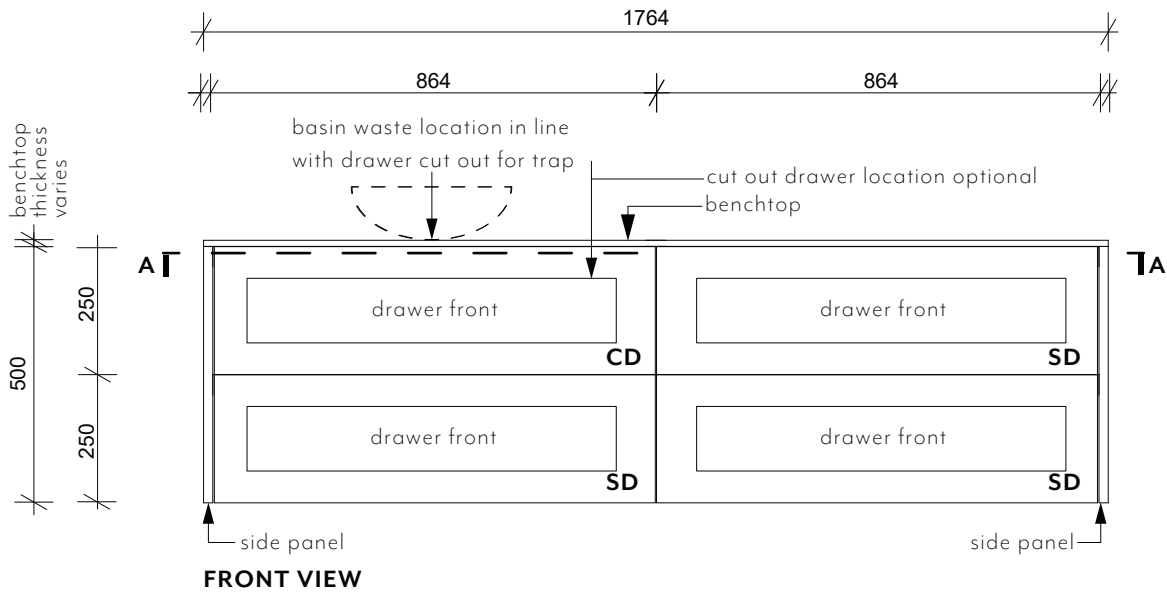

LEGEND

-  **plumbable area shaded**
do not plumb outside of shaded area
- CD** **cut out drawer**
with centre cut out for trap
- SD** **standard drawer**
no cut out for trap

Note: Dimensions are nominal measurements only

Note: See checkout for vanity benchtop options

LEGEND

plumbable area shaded
do not plumb outside of shaded area

CD

cut out drawer
with centre cut out for trap

SD

standard drawer
no cut out for trap

Note: Dimensions are nominal measurements only

Note: See checkout for vanity benchtop options

LEGEND

-  **plumbable area shaded**
do not plumb outside of shaded area
- CD** **cut out drawer**
with centre cut out for trap
- SD** **standard drawer**
no cut out for trap

- 1 Check the desired height of vanity from floor.

- 2 If correct height and position is suitable, level the top of the vanity & mark out desired position. Drill holes through the back of vanity into structure within wall.