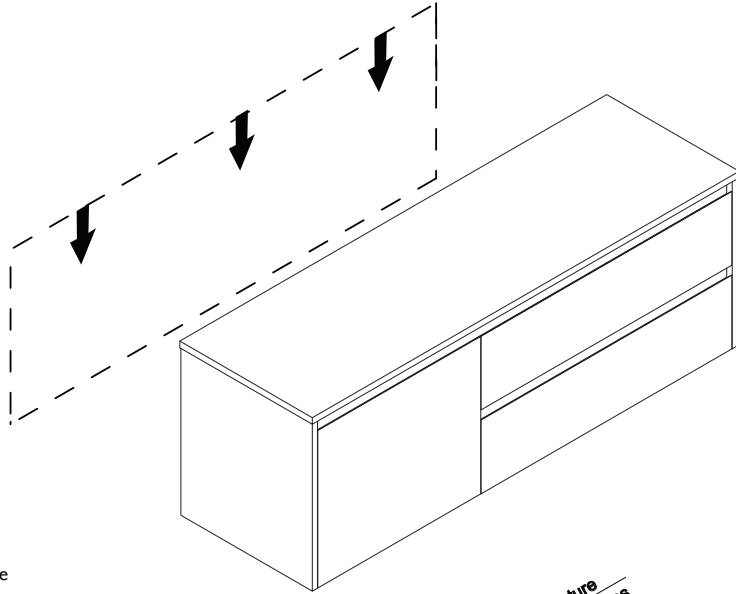

GENERAL WALL HUNG VANITY INSTALLATION GUIDE

Notes:

This installation guide is general and covers our wall hung vanity range, the vanity illustrated may not be the same as your purchased vanity.

This product must be installed by a licensed tradesperson. This is a general installation guide there are many factors that are involved that can alter the installation method.

Our vanities do not come with pre-cut holes to stone or timber for your bench mixers and basins. These are to be cut by the purchaser at their discretion, as per ohs regulatory guidelines.

1. 1 Check the desired height of vanity from floor.

1. 2 If correct height and position is suitable, level the top of the vanity & mark out desired position. Drill holes through the back of vanity into structure within wall.

Notes: ensure adequate fixings are fixed at maximum 450 centres into structure within wall.

ABI takes no responsibility if vanity is not fixed into wall structure.
Fixings and drill bit not included in vanity purchase.