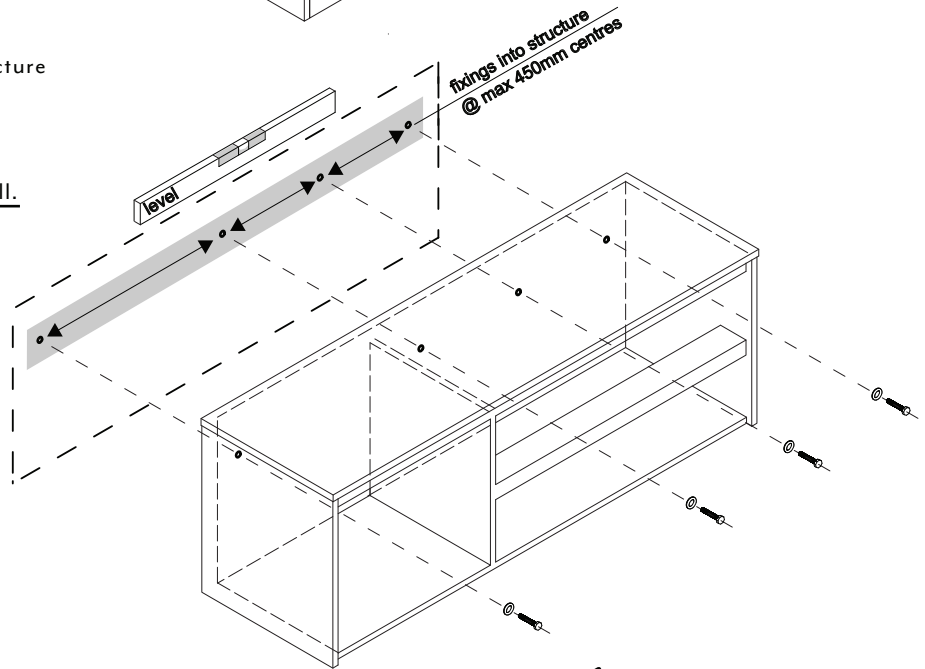

1. 3 Silicon top and sides of vanity if necessary.