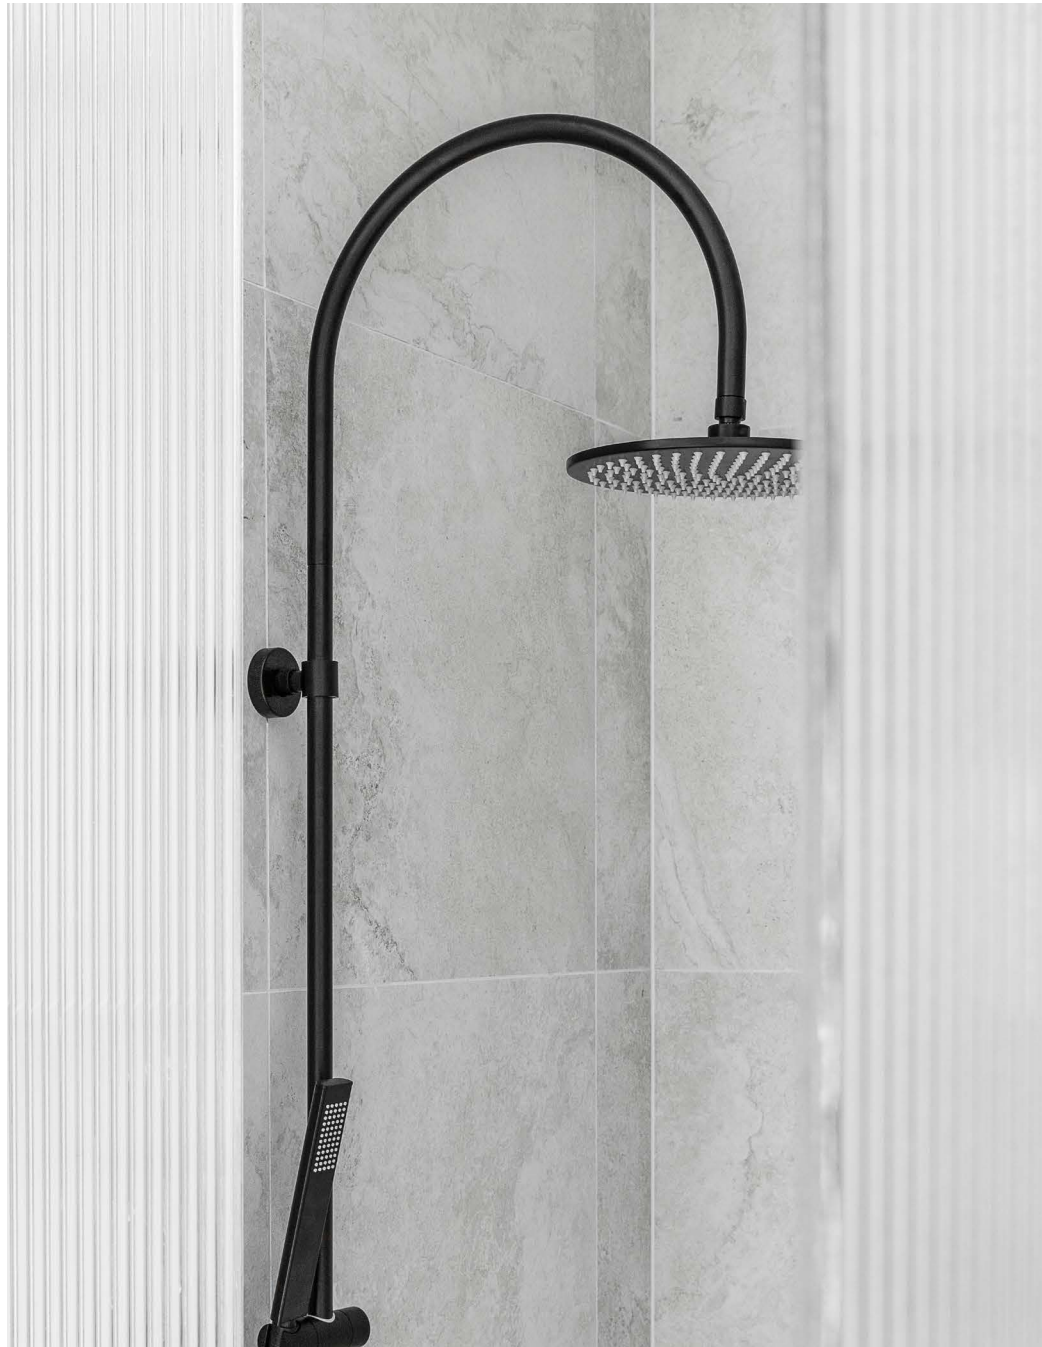

# Showers

ELYSIAN GOOSENECK SHOWER SET **Matte Black**