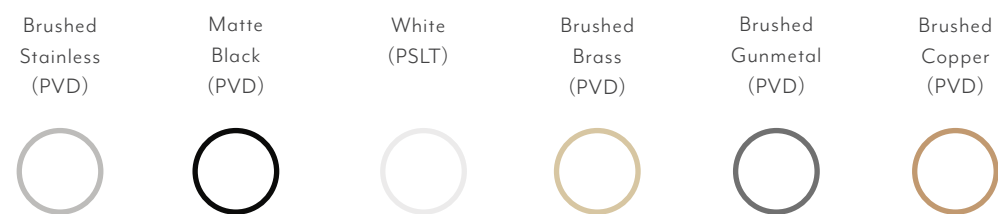

SOLID SURFACE

Our solid surface is an engineered material composed of aluminium trihydrate (ATH), acrylic, epoxy or polyester resins and pigments. This combination is remarkably strong and durable, giving a natural stone-like feel.