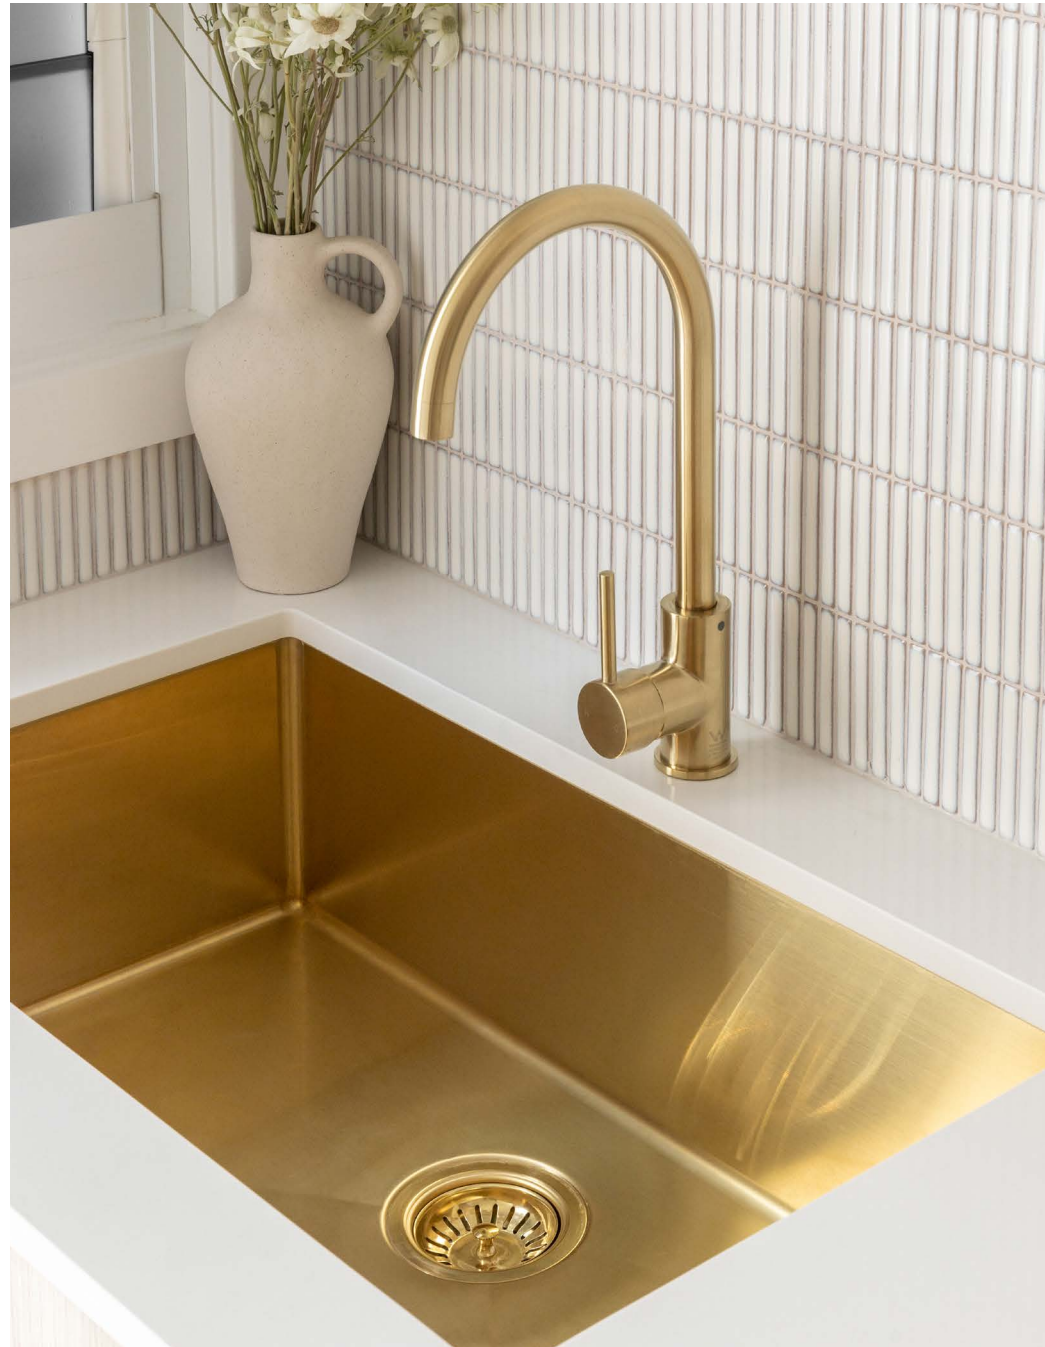

# Sinks

ELYSIAN KITCHEN MIXER **Brushed Brass**  
 VARI SINGLE SINK 750MM **Brushed Brass**